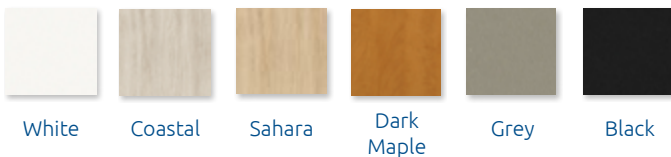

Your Garaventa Lift Configurator

Project: _____ Approved by: _____

1 Choose Your Cab Wall Finishes

MDF Walls - Design It Yourself (Standard)

Melamine Wall Finishes (Standard)

Melamine Walls