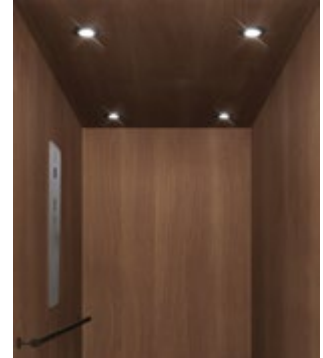

Sahara

Dark  
Maple

Grey

Standard White Melamine Ceiling

Optional Wood Veneer Ceiling to Match Cab Walls

Luxury Laminate (Optional)

Beachwood

Silverwood