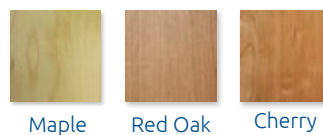

Recessed Wood (Upgrade)