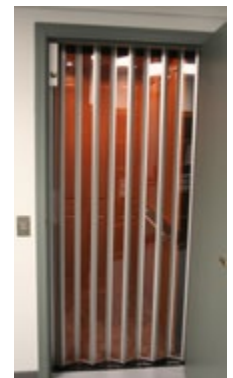

Clear Acrylic Accordion Gate